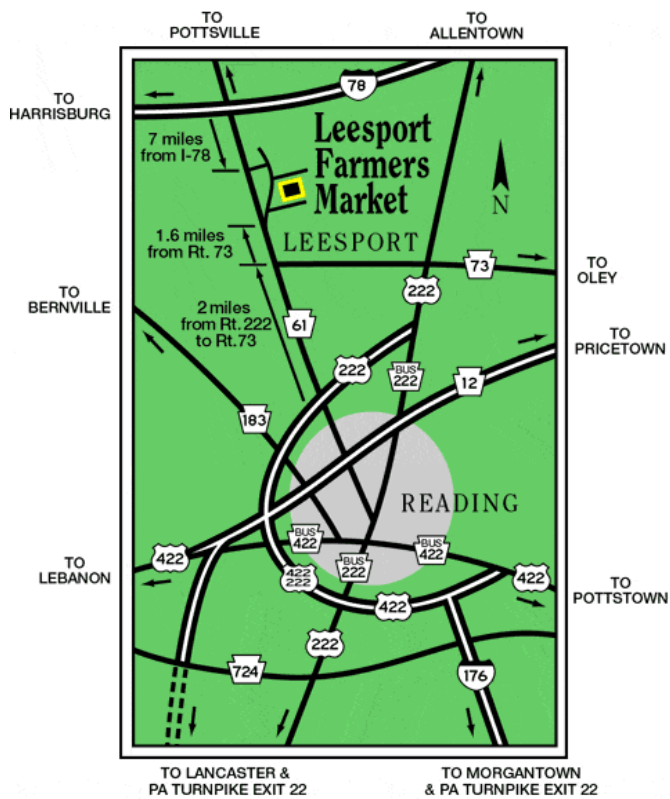

FINICKY FELINES SOCIETY SHOW DIRECTIONS

Leesport Farmers Market

Leesport Farmers Market
PO Box 747
312 Gernant's Church Rd.
Leesport, PA 19533
610-926-1307

The Leesport Farmers Market is located 8 miles north of Reading, 7 miles south of Hamburg, just off Route 61 at the north end of Leesport. Look for signs along Route 61, turn east, and go one block to Leesport Farmers Market.

Directions to the Crowne Plaza Reading:

From Philadelphia – Take Route 76 West to 202 South. Then take Route 422 West to the Papermill Rd exit. (See map below)

From Allentown – Take Route 222 South to 12 West. Then take Route 422 West to the Papermill Rd exit. (See map below)

From Baltimore/Washington – Take I-495N to I-95N to I-83N to York, PA. Pick up Route 30E to Lancaster. Take 222N (not 22 Business) to 422E, then take the Papermill Road exit. The Crowne Plaza Hotel is ahead on your right.

From Crowne Plaza hotel to Leesport Farmers Market:

From Crowne Plaza parking lot, go right onto Papermill Rd. Make a right onto Broadcasting Rd (is at a light) and follow to 222 North. Exit at 61 North and go right at sign for Leesport Farmers Market