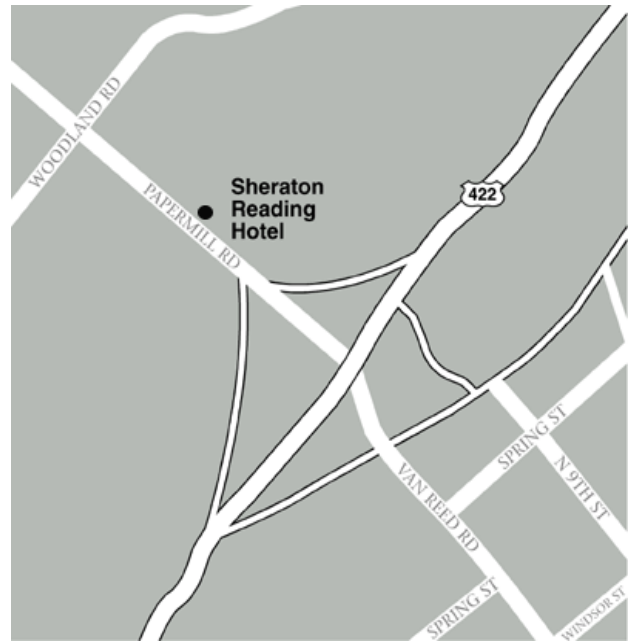

FINICKY FELINES SOCIETY SHOW DIRECTIONS

Leesport Farmers Market

Leesport Farmers Market
PO Box 747
312 Gernant's Church Rd.
Leesport, PA 19533
610-926-1307

The Leesport Farmers Market is located 8 miles north of Reading, 7 miles south of Hamburg, just off Route 61 at the north end of Leesport. Look for signs along Route 61, turn east, and go one block to Leesport Farmers Market.

Directions to the Crowne Plaza Reading:

From Philadelphia – Take Route 76 West to 202 South. Then take Route 422 West to the Papermill Rd exit. (See map below)

From Allentown – Take Route 222 South to 12 West. Then take Route 422 West to the Papermill Rd exit. (See map below)

From Baltimore/Washington – Take I-495N to I-95N to I-83N to York, PA. Pick up Route 30E to Lancaster. Take 222N (not 22 Business) to 422E, then take the Papermill Road exit. The Crowne Plaza Hotel is ahead on your right.

From Crowne Plaza hotel to Leesport Farmers Market:

From Crowne Plaza parking lot, go right onto Papermill Rd. Make a right onto Broadcasting Rd (is at a light) and follow to 222 North. Exit at 61 North and go right at sign for Leesport Farmers Market