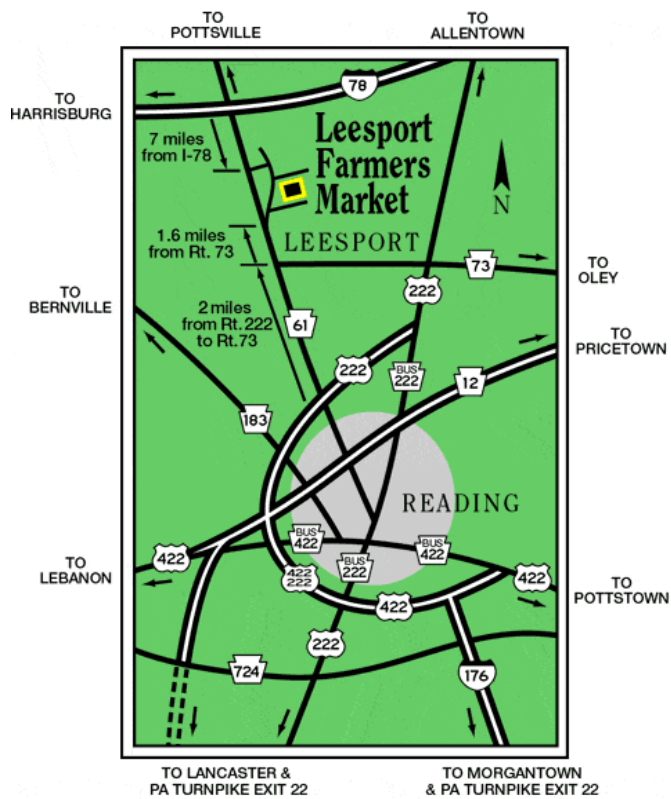

### Leesport Farmers Market

Leesport Farmers Market  
PO Box 747  
312 Gernant's Church Rd.  
Leesport, PA 19533  
610-926-1307

The Leesport Farmers Market is located 8 miles north of Reading, 7 miles south of Hamburg, just off Route 61 at the north end of Leesport. Look for signs along Route 61, turn east, and go one block to Leesport Farmers Market.

### Directions to the Crowne Plaza Reading:

**From Philadelphia** – Take Route 76 West to 202 South. Then take Route 422 West to the Papermill Rd exit. (See map below)

**From Allentown** – Take Route 222 South to 12 West. Then take Route 422 West to the Papermill Rd exit. (See map below)

**From Baltimore/Washington** – Take I-495N to I-95N to I-83N to York, PA. Pick up Route 30E to Lancaster. Take 222N (not 22 Business) to 422E, then take the Papermill Road exit. The Crowne Plaza Hotel is ahead on your right.

### From Crowne Plaza hotel to Leesport Farmers Market:

From Crowne Plaza parking lot, go right onto Papermill Rd. Make a right onto Broadcasting Rd (is at a light) and follow to 222 North. Exit at 61 North and go right at sign for Leesport Farmers Market