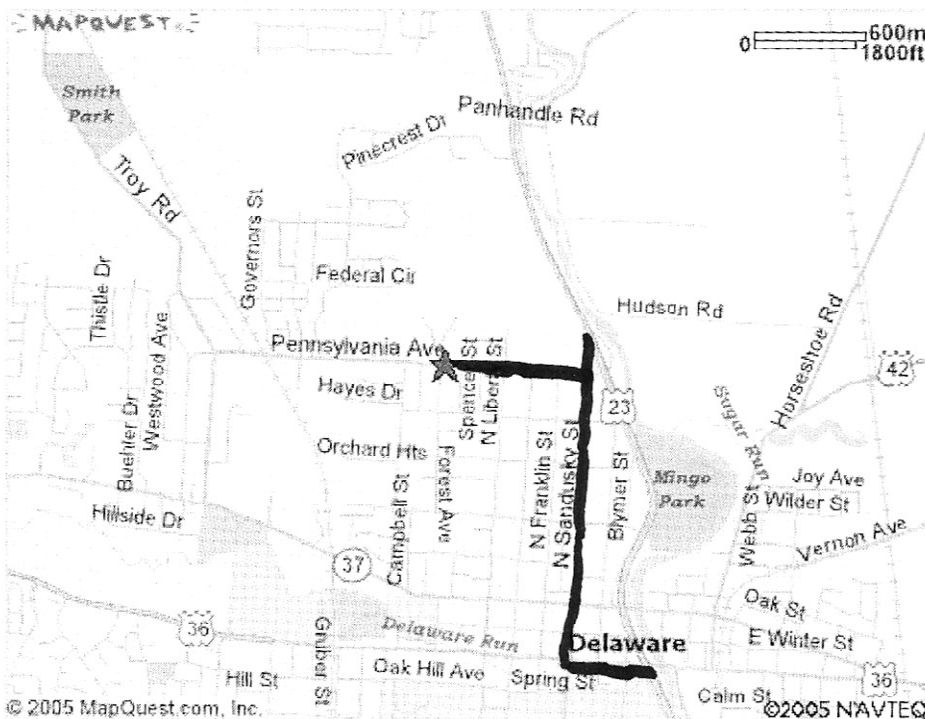

MAP & DIRECTIONS TO DELAWARE COUNTY FAIRGROUNDS

Directions to Show Hall:

From Hotels at I-270 and Route US 23:

North on Route US 23 to US 36 West (Center of Delaware).

US 36 West (2 Blocks) to North Sandusky Street.

North Sandusky Street to Pennsylvania Avenue West. Fairground entrance is on Right.

Directions from Toledo/Detroit:

South on Route US 23 South to North Sandusky Street

(North End of Delaware).

Turn right on Pennsylvania Avenue (1st street on right). Fair Ground entrance is on right.

From Cleveland/Columbus:

Take I-71 to Route US 36 West (exit 131).

Route US 36 West to North Sandusky Street.

Take North Sandusky Street to Pennsylvania Avenue West. Fairground entrance is on Right.

Hotels/Motels:

Red Roof Inn—Columbus/Worthington 7480 N. High St (I-270 Exit 23) 614-846-3001

Motel 6—Columbus/Worthington 7474 N. High St (I-270 Exit 23) 614-431-2525

Amerisuites—Worthington 7490 Vantage Dr. (I-270 Exit 23) 614-846-4355

★ 236 Pennsylvania Ave Delaware, OH
43015-1279, US

All rights reserved. Use Subject to License/Copyright

This map is informational only. No representation is made or warranty given as to its content. User assumes all risk and its suppliers assume no responsibility for any loss or delay resulting from such use.